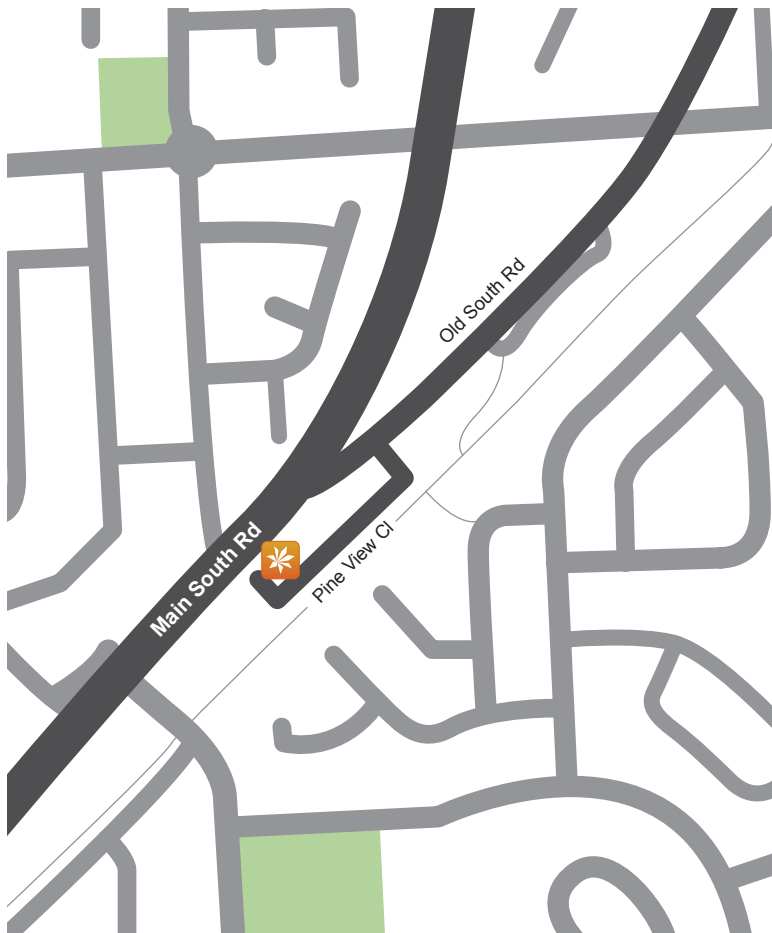

## DIRECTIONS

# REYNELLA

LOCATED AT  
Pine View Close  
Reynella, SA  
*Open 11am to 5pm  
7 Days*

PH: **08 8322 3514**

Portland 250

Macquarie 190

Glenelg 220

For more information call Devine on 13 24 66

## INSTRUCTIONS

1. On the Anzac Hwy/A5 take the ramp onto South Rd.
2. Keep right at the fork.
3. Continue onto Main South Rd.
4. Slight left at Old South Rd.
5. Follow signs for Old Reynella.
6. Turn left at Pine View Cl.
7. The Reynella display centre will be on the right.